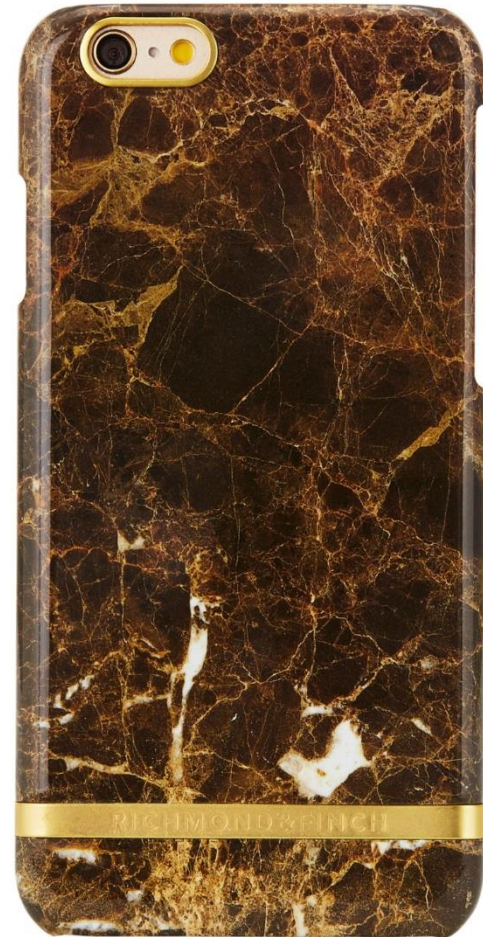

Green Marble Samsung Galaxy S6 Edge – 474 units

White Marble Samsung Galaxy S6 Edge – 305 units

Black Marble Samsung Galaxy S6 Edge – 340 units

Red Marble Samsung Galaxy S6 Edge – 430 units

Black Satin Samsung Galaxy S6 Edge – 240 units

Pink Satin Samsung Galaxy S7 Edge – 330 units

Chocolate Satin iPhone 6/6S – 500 units

Brown Marble iPhone 6/6S Plus – 1000 units  
Brown Marble iPhone 6/6S – 1000 units

Framed Rosé Blue Navy Reptile iPhone 6/6S – 920 units

Framed Rosé Coffee Reptile iPhone 6/6S – 439 units

Sky Satin Samsung Galaxy S7 – 1500 units  
Sky Satin Samsung Galaxy S7 Edge – 1500 units  
Soft Blue Satin iPhone 6/6S (old name) – 50 units

Wallet Hickory iPhone 6/6S – 360 units